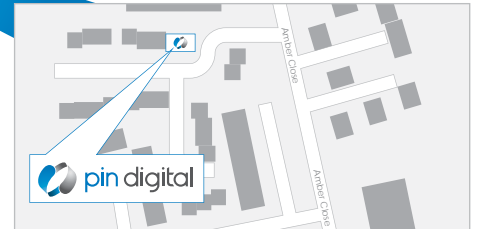

### Route from M6 Toll (Junction T4 Roundabout)

-  At the M6 Toll Junction T4 roundabout take the third exit onto the A5 signposted Tamworth
-  Continue along the A5 for 5.7 miles and take the exit for the B5440 signposted Glascoate & Wilnecote
-  At the roundabout take the first exit onto Marlborough Way signposted Glascoate B5440
-  Continue straight along Marlborough Way through the traffic lights at the junction with Silver Link Road
-  Continue straight along Marlborough Way through the next set of traffic lights at the junction with Leyland Road
-  At the roundabout take the third exit for the B5000 Glascoate Road signposted Amington Ind. Estate
-  At the roundabout take the second exit onto B5000 Glascoate Road signposted Amington Ind. Estate
-  At the next roundabout take the first exit onto Mercian Way
-  At the next roundabout take the third exit onto Sandy Way
-  Take the next left into Amber Close
-  On Amber Close take the second left into Amber Business Village. The Pin Digital offices are now directly in front of you.

### Route from M42 (Junction 10 Roundabout)

-  Southbound M42 take the fourth exit westbound onto the A5
-  Northbound M42 take the first exit westbound onto the A5
-  Take the next exit for the (B5080) signposted Stoneydelph
-  At the roundabout take the third exit signposted Stoneydelph (B5080)
-  Once over the bridge on the next roundabout take the first exit signposted Amington Ind. Est. onto Pennine Way
-  At the next roundabout take the second exit onto Sandy Way
-  After approximately 500 yards turn right into Amber Close
-  On Amber Close take the second left into Amber Business Village. The Pin Digital offices are now directly in front of you.